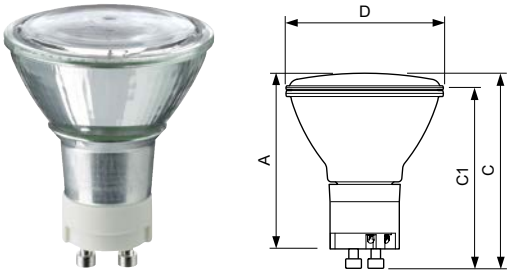

CDM-R Mini

Provides users with a compact, high-efficiency, discharge reflector lamp. Low operating costs, long-lamp life, UV block for reduced fading risk and a stable colour impression all benefit the shop owner. Low heat output and crisp, sparkling light, enhances the experience for shoppers and staff. Requires CDM electronic HID driver.

Product ID	A max.	C max.	Cl max.	D nom.	D max.
20W	59	65.4	60.9	50	50.7
35W	59	65.4	60.9	50	50.7

Dimensions in mm

CDM-R MINI

Shortcode	Description	Wattage (W)	Cap Base	Luminous Intensity (cd)	Average Lifetime (hrs)	Colour Temp (K)	Min Order Quantity	Carton Qty
CDMRM20W83040	CDM-Rm 20W /830 40 Deg GX10	20	GX10	2100	15000	3000	1	12
CDMRM35W94215	CDM-Rm 35W /942 15 Deg GX10	35	GX10	12000	9000	4200	1	12
CDMRM35W94225	CDM-Rm 35W /942 25 Deg GX10	35	GX10	5500	9000	4200	1	12
CDMRM35W94240	CDM-Rm 35W /942 40 Deg GX10	35	GX10	2800	9000	4200	1	12